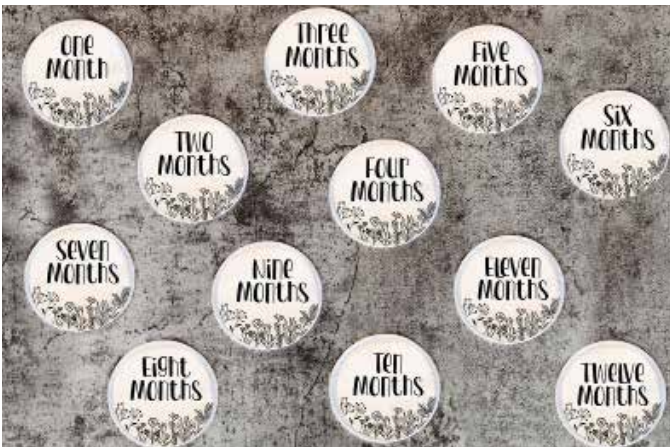

Sky

Airplanes

Leopard

Wildflower

Watercolor Vine Wreath

Simple Floral Vine

Sage Wreath

Rose Wreath

Grow With Me Stuffy

Pink Vine Wreath

Floral Moon

Illustrated Floral

Construction

Boho Rainbow

Boho

Black & White

Adventure

Adventure Plaid

Grey Mountains

Blue Mountains

Antlers

Pricing

STEMLESS WINE/WHISKEY GLASSES

24-50	\$14
51-100	\$13
101-150	\$12
151-200	\$11
200+	\$10