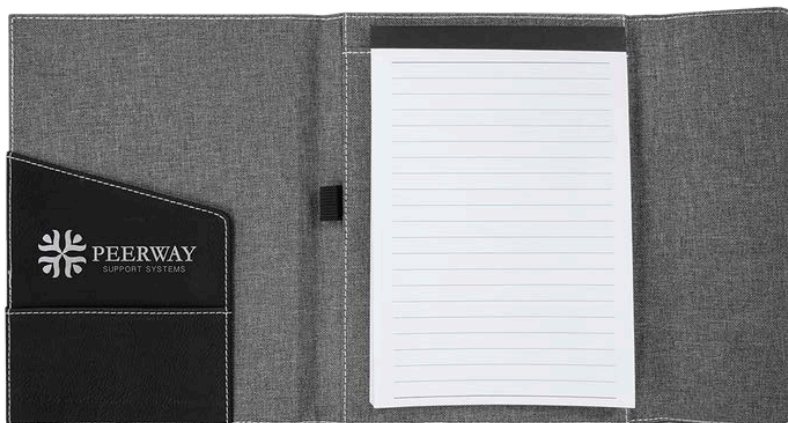

PORTFOLIO WITH NOTEPAD
LASER ENGRAVED

Inside

PRODUCT CODE: #22761901

GREY

9.5 x 12 inches
Magnetic closure
Faux leather/canvas
50 sheet wide lined notepad

$25.00